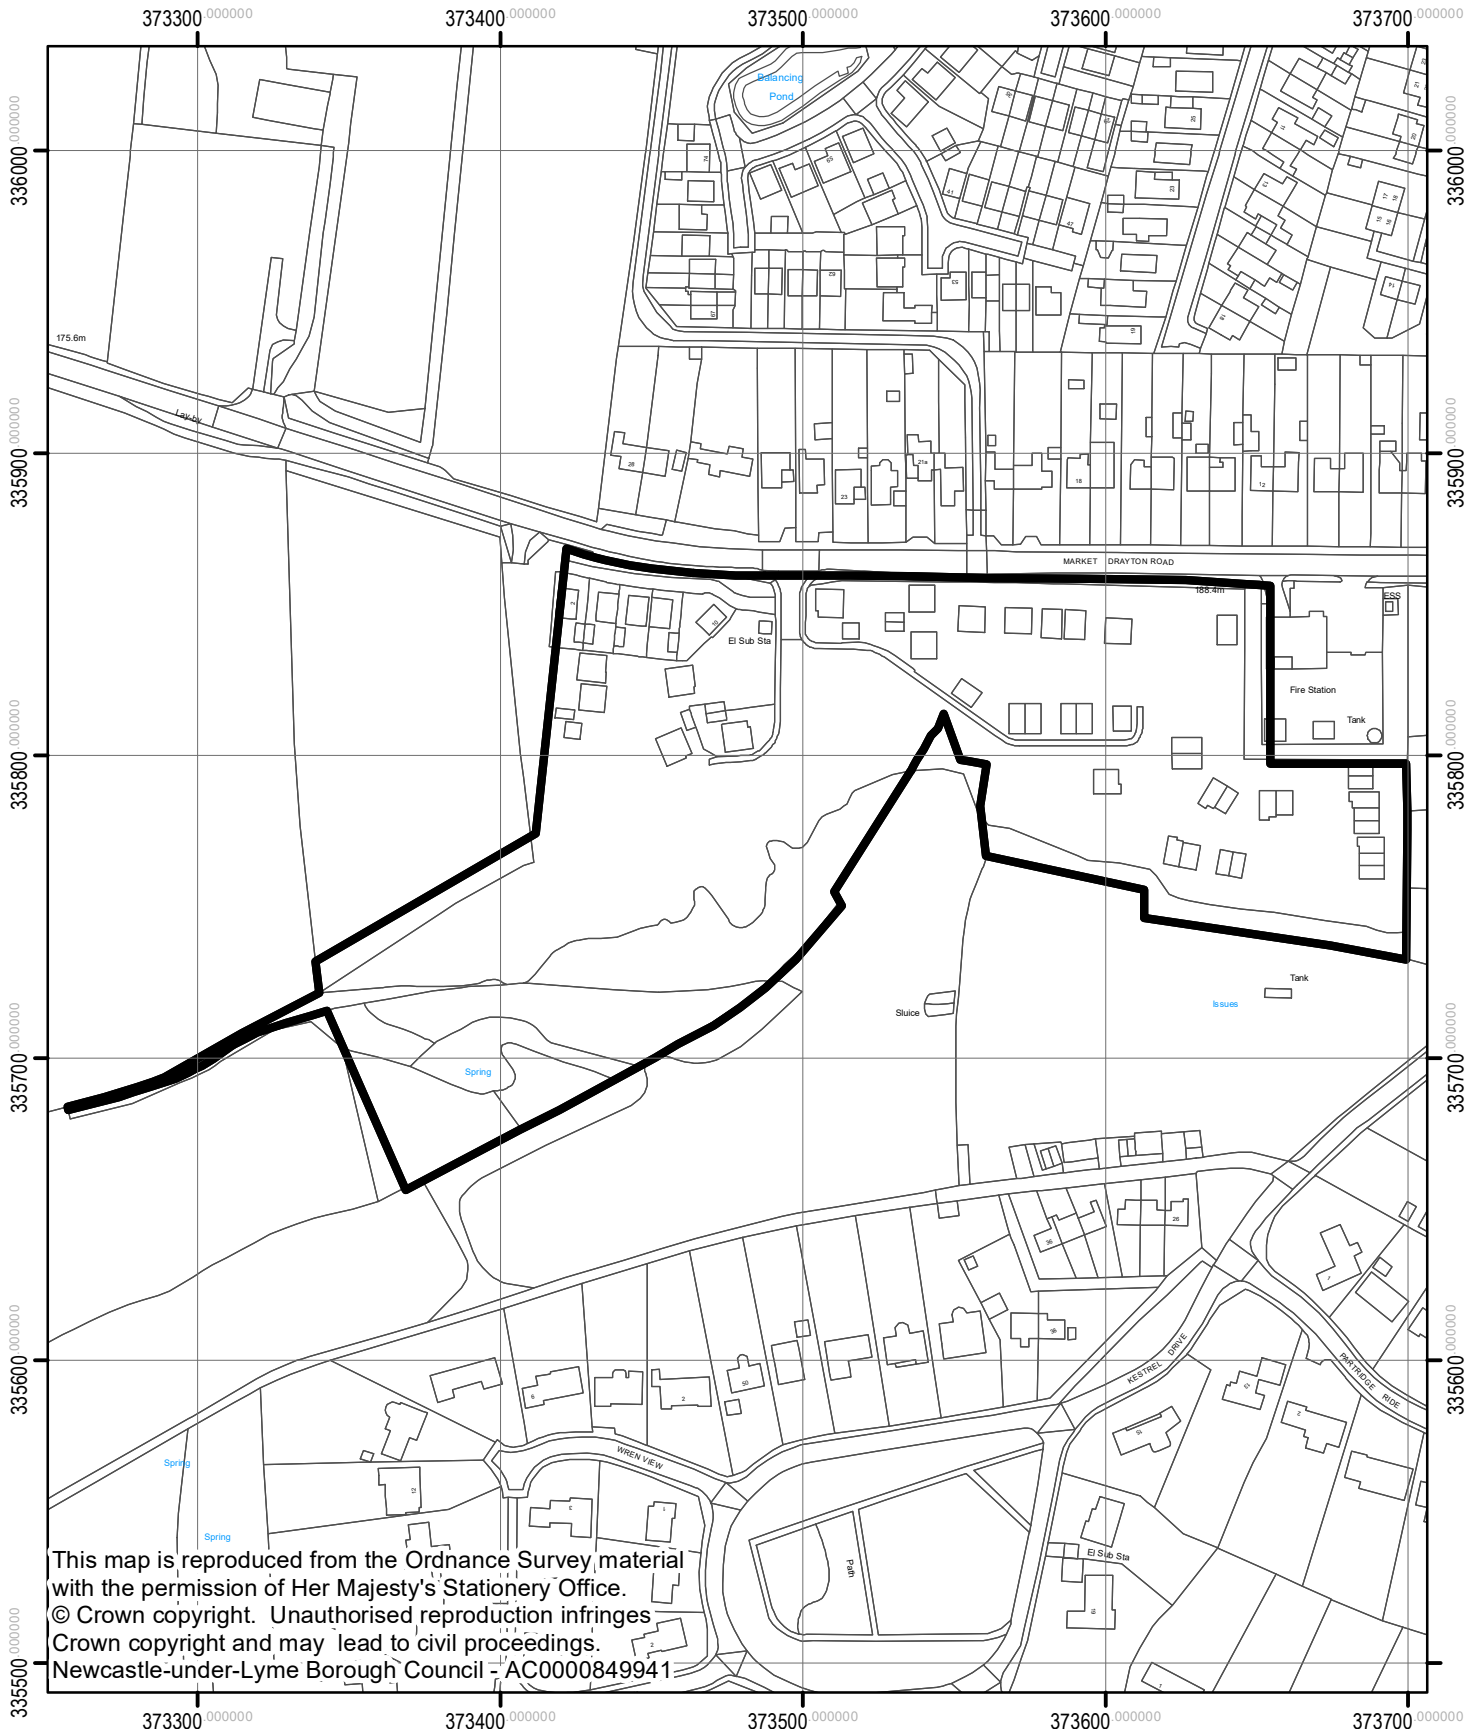

24/00341/FUL
Land off Market
Drayton Road

Newcastle Borough Council

1:2,500